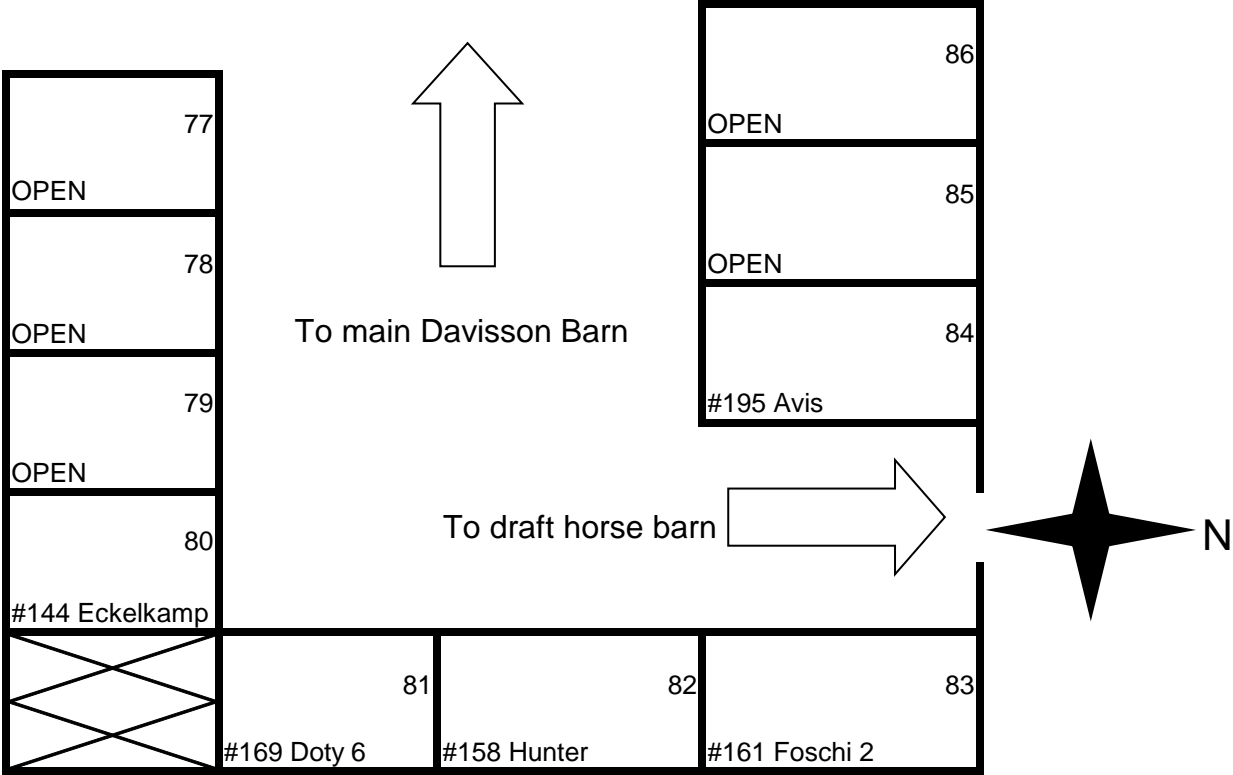

To barn annex, stalls 77-86

(S) = Stallion

Wash Rack

North Iowa Fairgrounds - Davisson Annex

North Iowa Fairgrounds - Draft Horse Barn

101 #180 Cain 6	100 #104 Branson 7
102 #179 Cain Tack	99 #104 Branson Tack
103 #179 Cain 6	98 #136 Chao 3
104 #501 NovotnyPasker 6	97 #136 Chao Tack
105 #282 Knox Tack	96 #262 Fuchs
106 #282 Knox 4	95 #269 Scott 4
107 #279 Rude Tack	94 #511 Wienert 4
108 #279 Rude 3	93 #196 Burnham 3
109 #198 Kenik 5	92 #533 Kessler 3
110 #225 Mosman	91 #520 E Smith 8
111 #283 Jones 5	90 #505 E Smith 8
112 #525 Kment	89 #139 E Smith 8
113 #222 Kment Tack	88 #139 E Smith Tack
114 #222 Kment	87 #255 Travis 6

To Show Office →

To Davisson Annex ↓

(S) = Stallion

North Iowa Fairgrounds - Curran Barn

144 #276 Peer 3
143 #287 Peer 3
142 #513 O'Brien 4
141 #516 Aldrich Tack
140 #516 Aldrich 3
139 #108 SaldenKurtz 5
138 #215 SaldenKurtz 6
137 #244 Boltik 3
136 #106 SaldenKurtz Tack
135 #106 SaldenKurtz 4