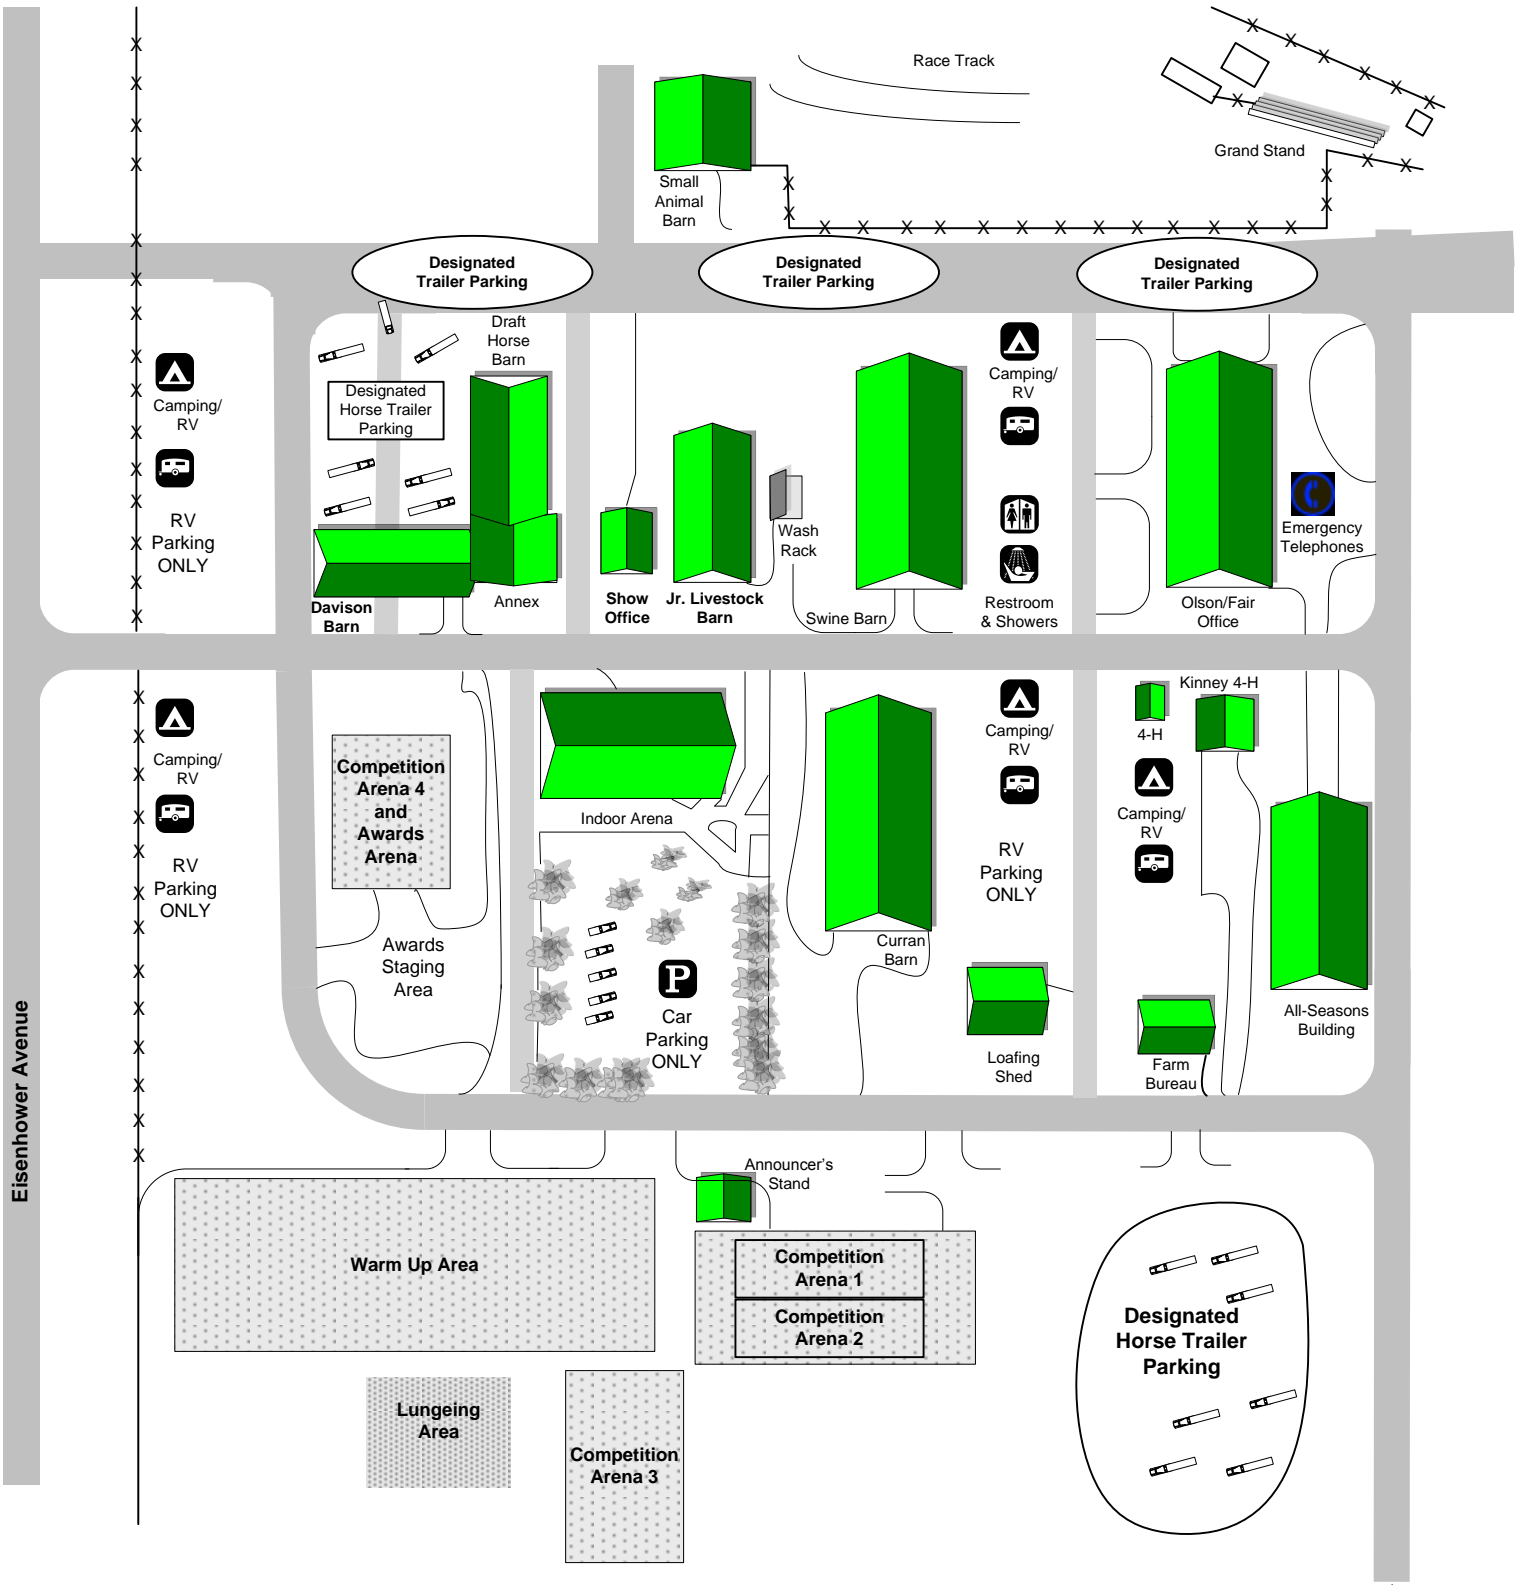

USDF Region 4 Championships Stabling Charts

North Iowa Events Center

Trailer Parking In Designated Areas Only.

*Map of grounds
Not to scale*

North Iowa Fairgrounds - Davisson Horse Barn

19
#220 Harrington (S) 4
18
#246 Harrington Tack
17
#246 Harrington (S) 5
16
#274 Harrington 5
15
#192 Sullivan 7
14
#140 Vinkemulder Tack
13
#140 Vinkemulder 7
12
#155 Kroll Tack
11
#155 Kroll (S) 6

76
#171 Kuhn 4
75
#167 Upchurch 6
74
#133 Kuhn 10
73
#133 Kuhn Tack
72
#293 Fleming-Kuhn 6
71
#293 Fleming-Kuhn Tack
70
#241 Nordstrom 2
69
#121 Blum Tack
68
#121 Blum 7

10
#205 Nelson 7
9
#205 Nelson Tack
8
#277 Markham 9
7
#260 Thiher Tack
6
#260 Thiher 4
5
#254 Byrne
4
#165 Lichtenberg 6
3
#523 Tedlund 8
2
#522 Tedlund Tack
1
#522 Tedlund (S) 8

To Show Office →

To Davisson Annex ↓

(S) = Stallion

North Iowa Fairgrounds - Curran Barn

144 #276 Peer 3
143 #287 Peer 3
142 #513 O'Brien 4
141 #516 Aldrich Tack
140 #516 Aldrich 3
139 #108 SaldenKurtz 5
138 #215 SaldenKurtz 6
137 #244 Boltik 3
136 #106 SaldenKurtz Tack
135 #106 SaldenKurtz 4

Tuesday Arrival